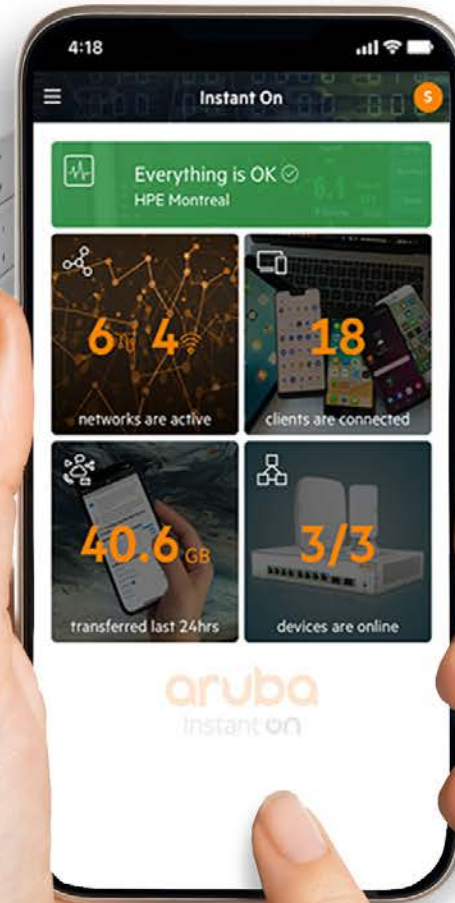

Meet the mobile app

Network setup, management, and monitoring has never been so easy. With Aruba Instant On, all it takes is an iOS- or Android-enabled smart device and you're ready to go. Just imagine: complete control of your network from the palm of your hand.