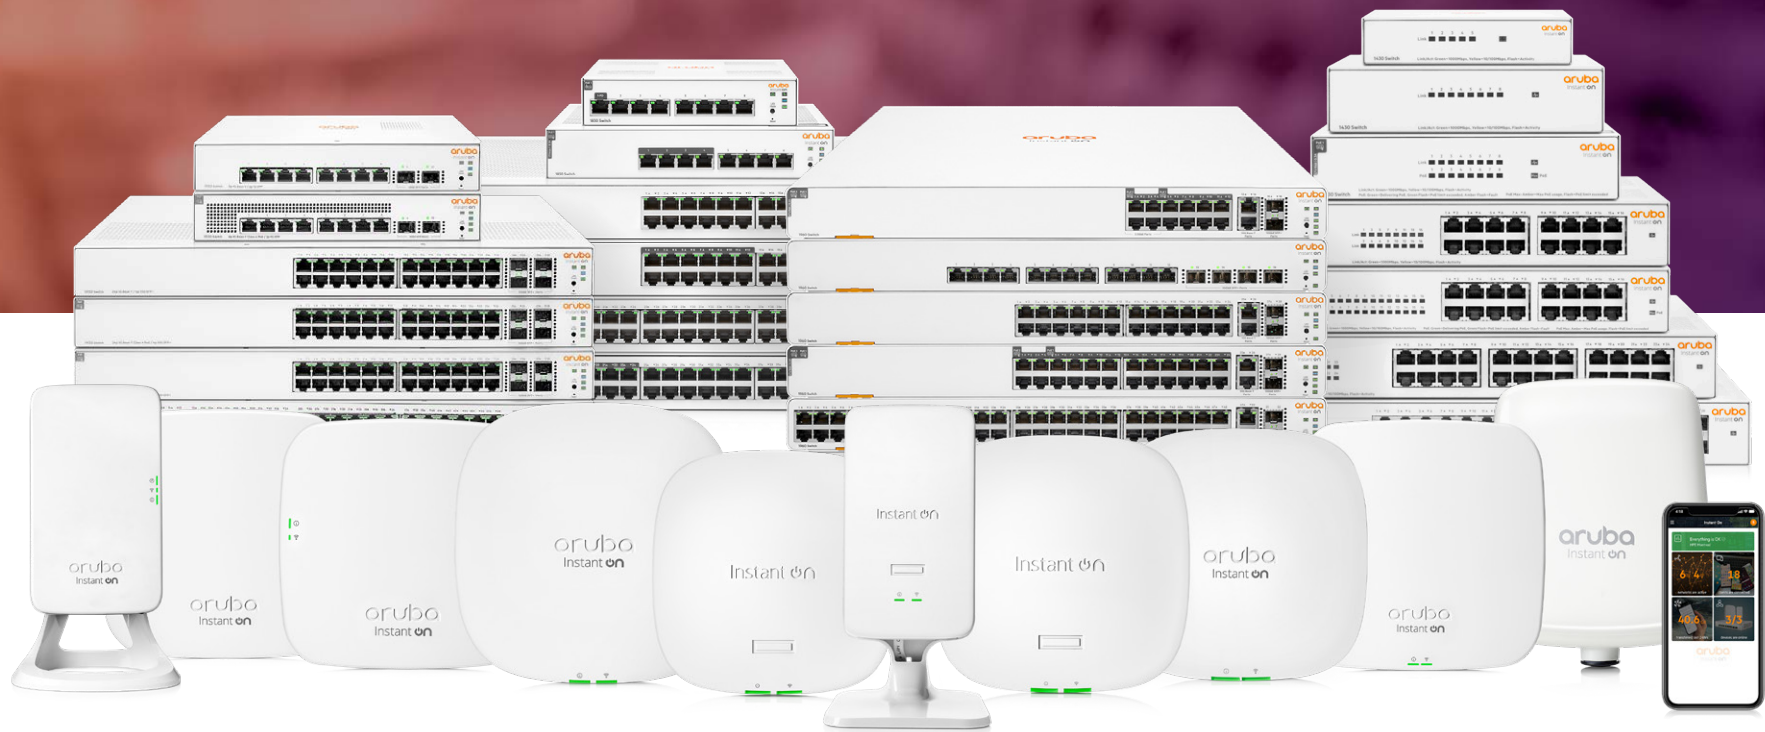

Aruba Instant On. For small business.

Wired and wireless solutions for a competitive edge.

Small businesses come in all shapes and sizes. From boutique clothing stores and hotels to gourmet cafés — even tech start-ups.